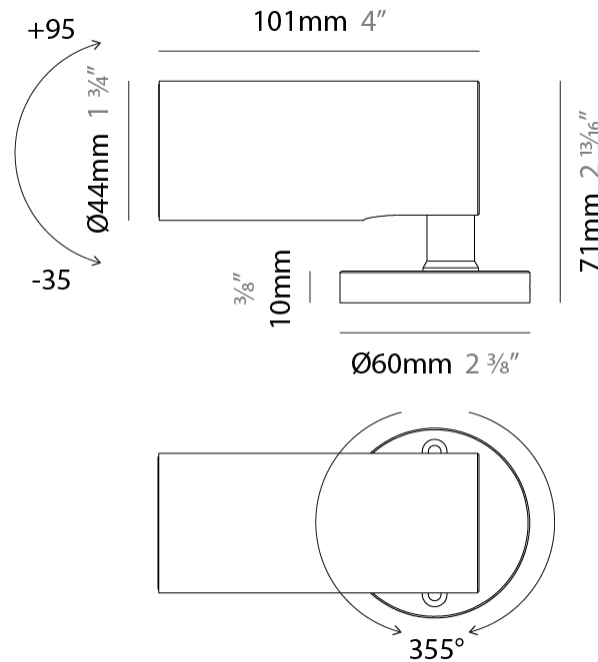

GENERAL

Series: Vario
Subseries: Vario 40
Brand: Unonovesette
Division: Exterior
Mounting Type: Surface
Mounting Location: Above Ground
Subcategory: Flood

PHYSICAL

Shape: Cylinder
Diameter (mm): 44
Diameter (in): 1 3/4
Height (mm): 101
Height (in): 4
Light Distribution: Adjustable / Direct
Weight (kg): 0.27
Weight (lbs): 0.59
Installation Requirement: Surface mounted / Spike / Tree strap
Diffuser: Extra clear tempered / Frosted glass 3mm
Fixture Finish: ABA / ANA / ASB
Fixture Material: Anodized Aluminum 6026 / Machined Aged Brass
Cable Details: 350mm NS20N PCP 2x0.5 mm2

ELECTRICAL

Lamp Type: LED
Total Output Wattage (W): 2.6
Dimming: Non-Dimmable / 0-10V Dimming
Driver Included: No
Driver Location: Remote
Driver Type: Constant Voltage - Universal
Driver Class: Class 2
Input Voltage (V): 120 - 277
Output Voltage (V): 24

LED

Number of LEDs: 1
Color Temperature (°K): 2200 / 2700 / 3000 / 4000
Nominal Lumen (lm): 110 / 160 / 210 / 270
CRI: >90 CRI
Lamp Life (hrs): 100000

OPTICAL

Optic°: 10 / 23 / 43 / 10x40 / 40x10
Beam Angle: Narrow / Medium / Wide / Elliptical
Adjustability: Rotational 355°

RATINGS AND CERTIFICATIONS

Certified By: Certified for North American Standards
IP rating: IP66
IK Rating: IK07